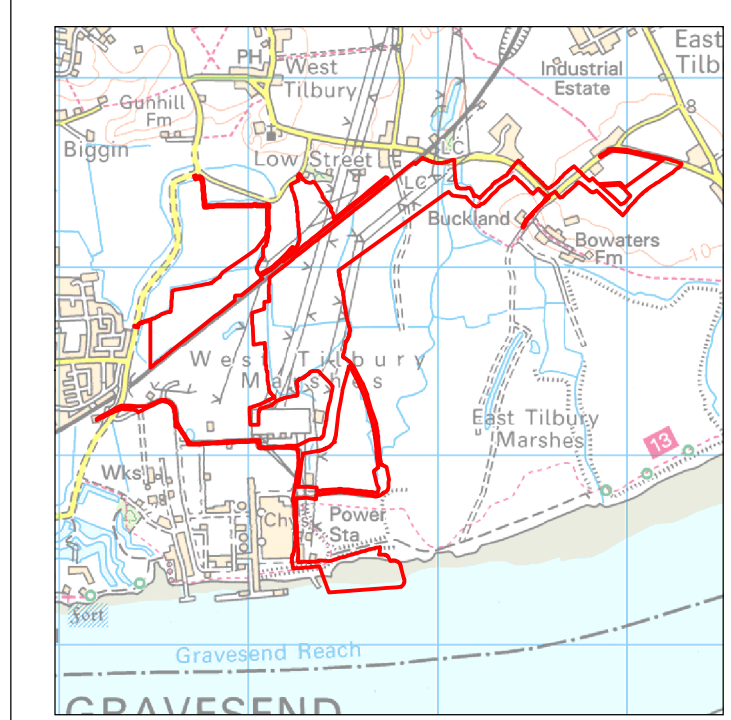

Legend

-  Order Limits
-  15km area of search
-  Listed Buildings
-  Registered Parks and Gardens
-  Scheduled Monument
-  Conservation Areas

Date: 02/11/2020
 Created by: CR
 Checked by: TD
 Doc no: 10872-0190-01
 Scale: A1@ 1:60,000
 Reference System: OSGB36
 Projection: BNG