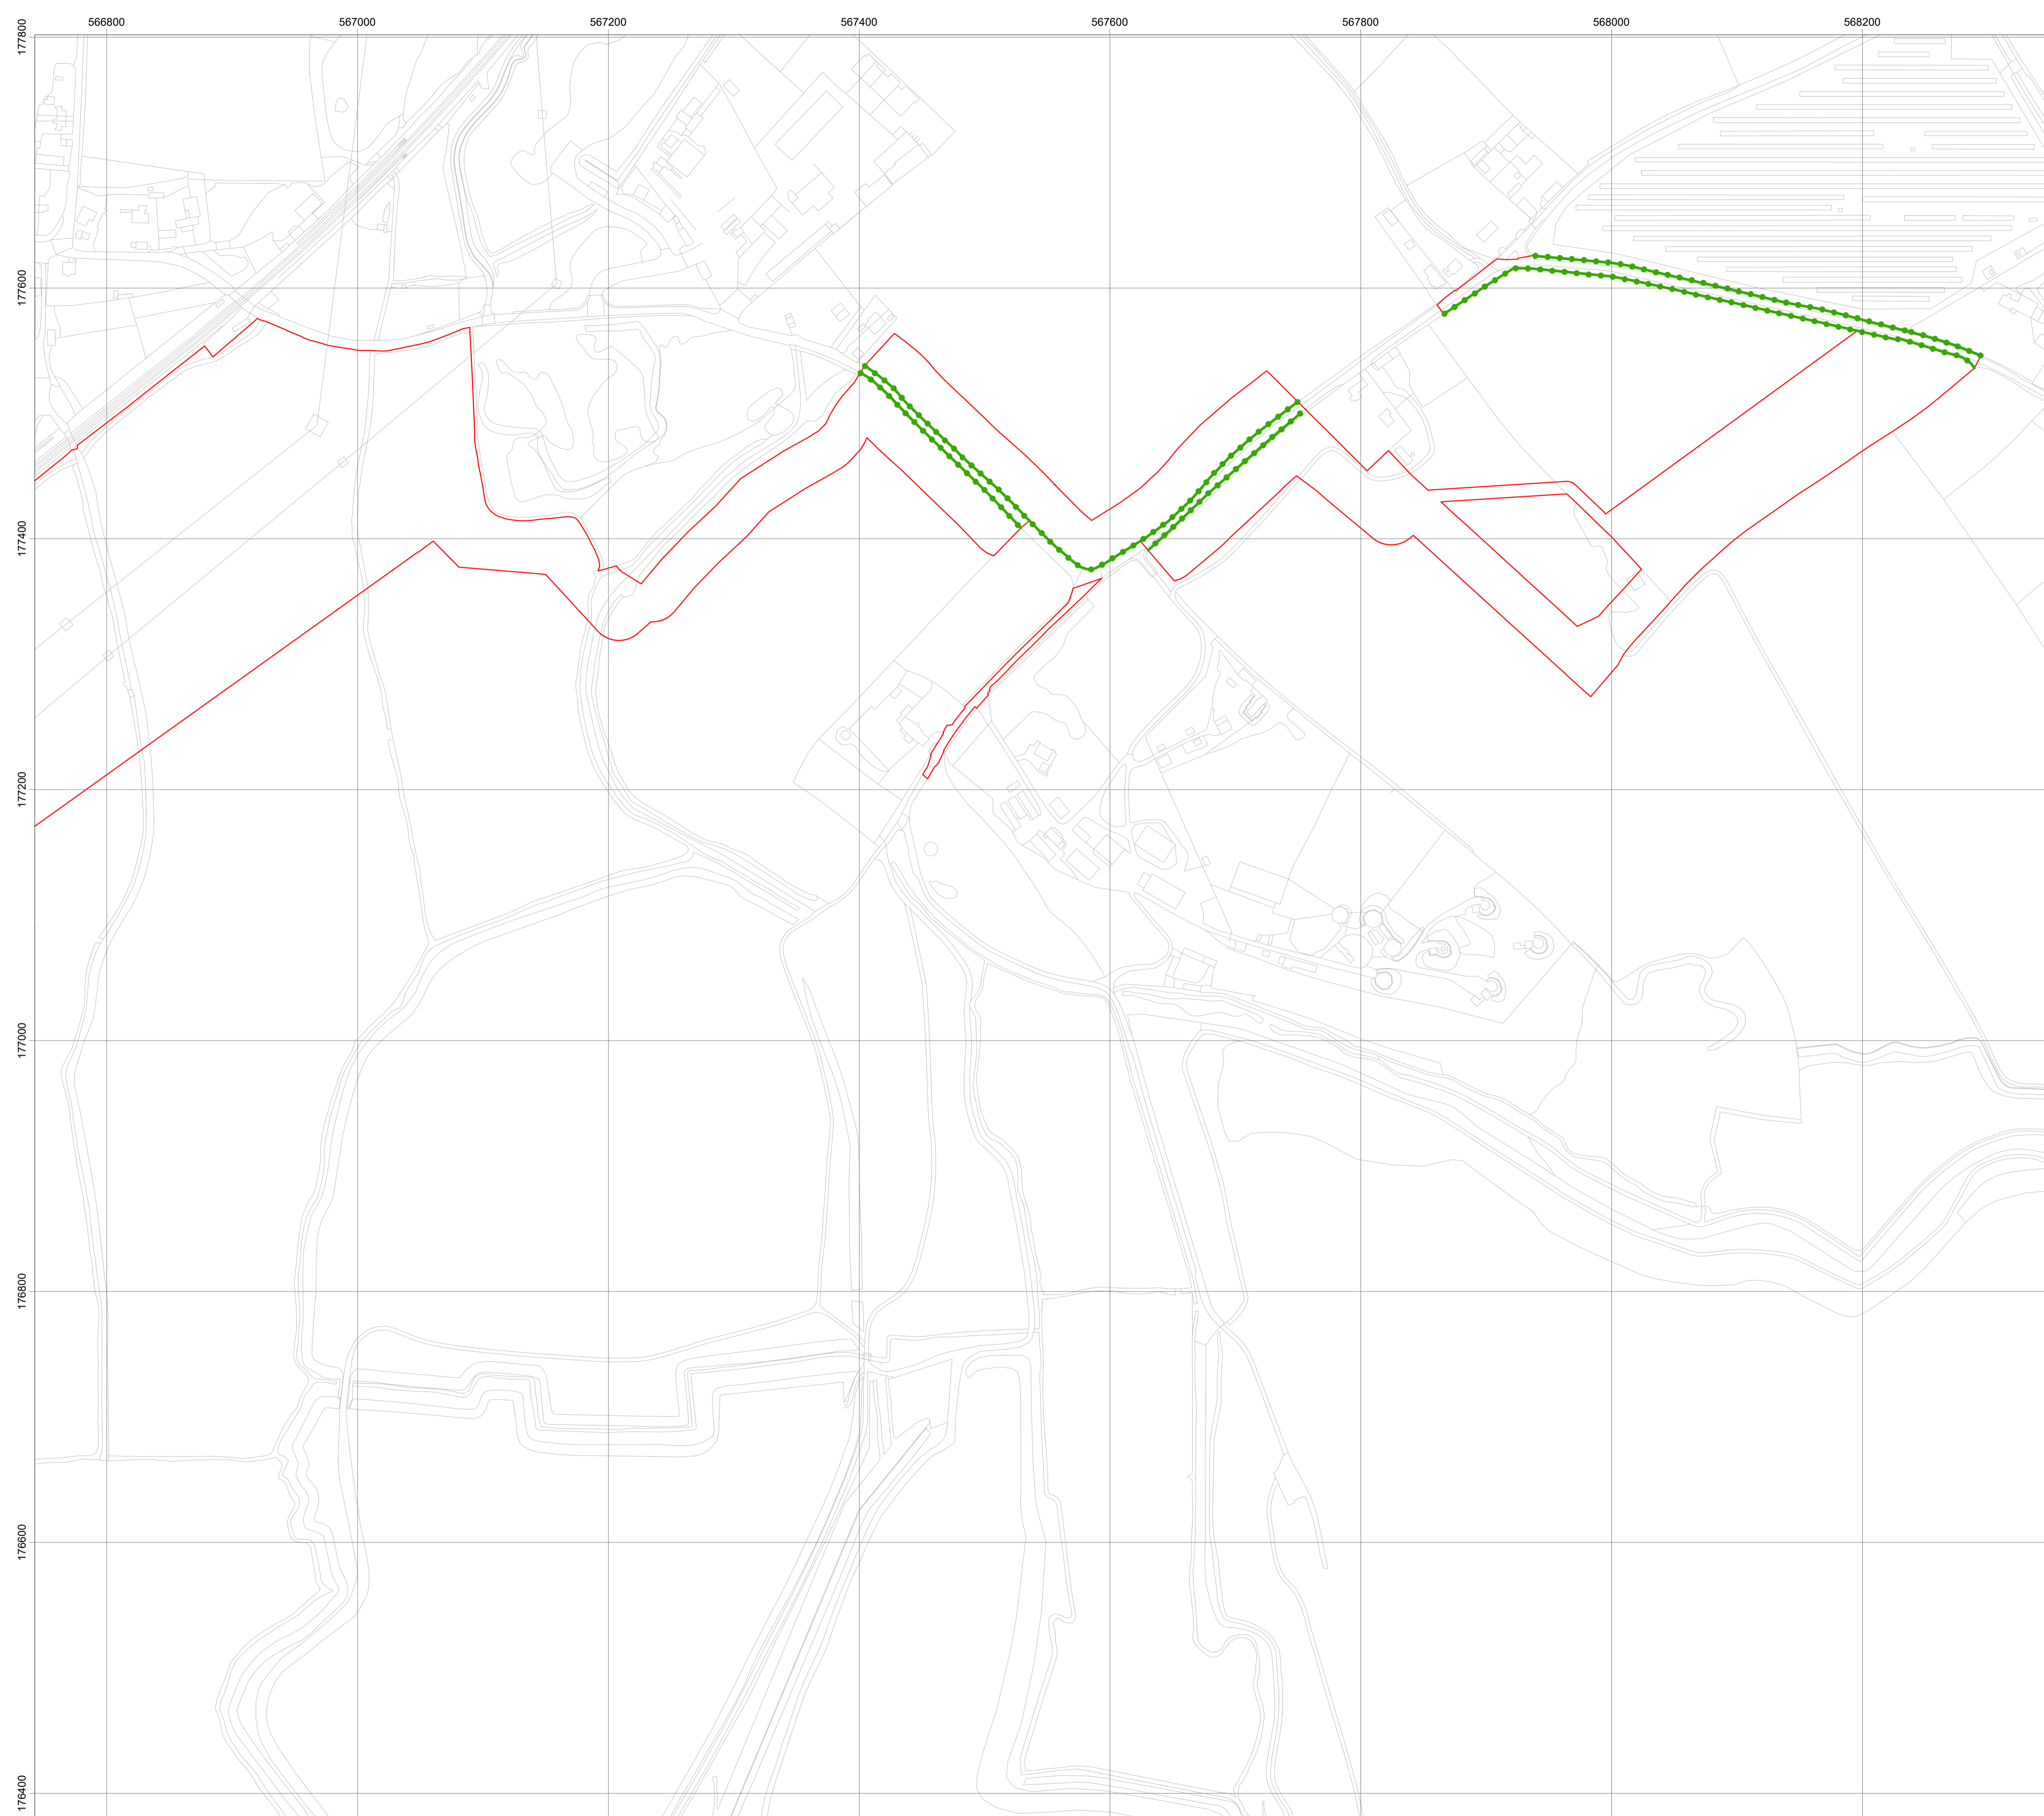

Legend

 Order Limits
 Hedgerows

Hedgerows have been surveyed as part of the Phase 1 ecological survey

No TPOs were found within the Order Limits

Date: 14/04/2021
 Created by: MS
 Checked by: TD
 Doc no: 10872-0209-09
 Scale: A1@ 1:2,500
 Reference System: OSGB36
 Projection: BNG

Legend

- Order Limits
- Hedgerows

Hedgerows have been surveyed as part of the Phase 1 ecological survey
 No TPOs were found within the Order Limits

Date: 14/04/2021
 Created by: MS
 Checked by: TD
 Doc no: 10872-0209-09
 Scale: A1@ 1:2,500
 Reference System: OSGB36
 Projection: BNG