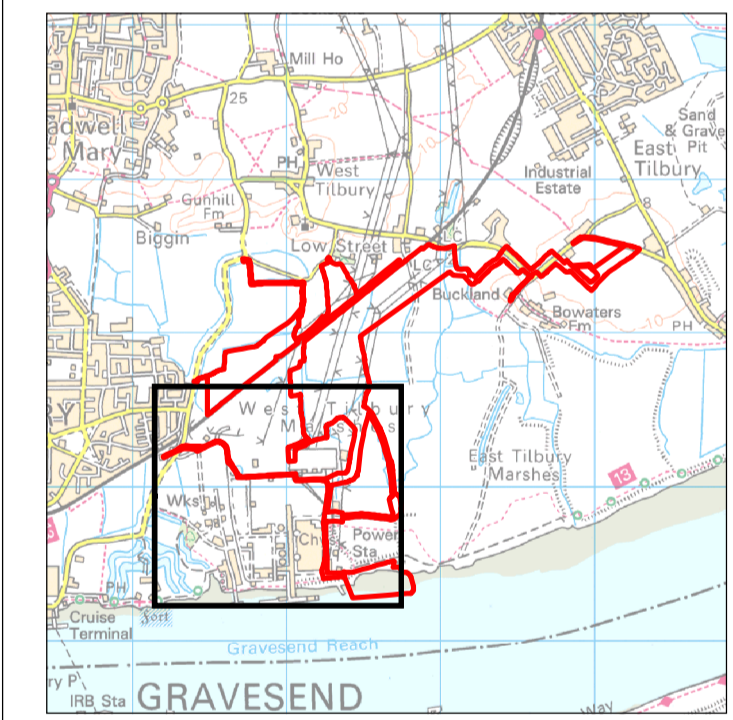

Hedgerows have been surveyed as part of the Phase 1 ecological survey

No TPOs were found within the Order Limits

Date: 02/11/2020
 Created by: MS
 Checked by: TD
 Doc no: 10872-0209-06
 Scale: A1@ 1:2,500
 Reference System: OSGB36
 Projection: BNG